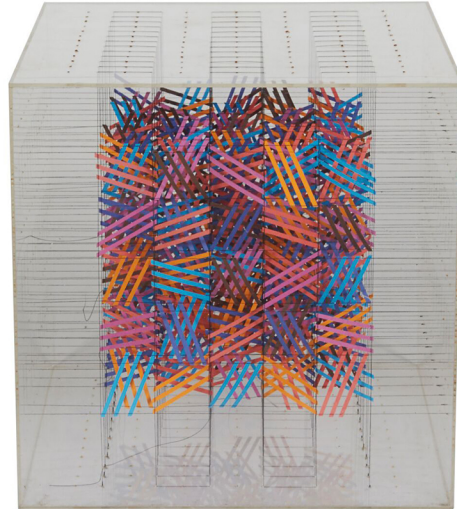

Irving Harper Paper & String Sculpture

Dimensions

H 16 in. x W 16 in. x D 16 in.

Material

Acrylic, Paper

Origin and Date

Late 20th Century

Price