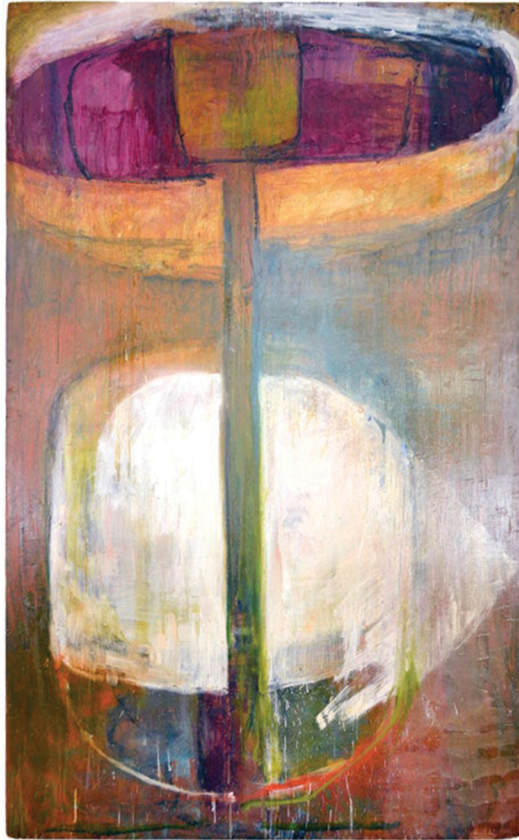

Abstract Expressionist Painting by Dana Hatchett

DIMENSIONS

H 72 in. x W 44.5 in. x D 1 in.

H 182.88 cm x W 113.03 cm x D 2.54 cm

CONDITION

Good

DATE

1990s

MATERIAL

Oil on plywood

PRICE

\$6,500

LOST CITY ARTS

200 Lexington Avenue New York NY
info@lostcityarts.com 212-375-0500