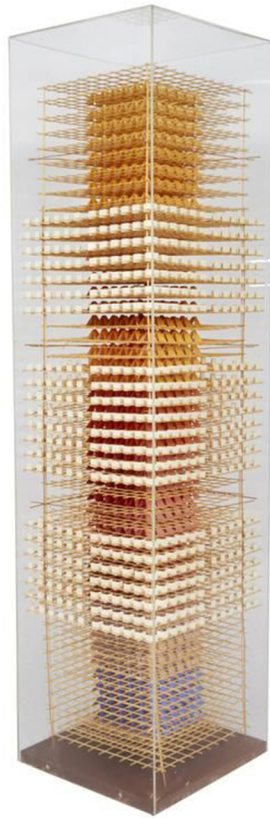

## Wood & Paper Sculpture by Irving Harper

### Dimensions

H 50 in. x W 12.75 in. x D 12.75 in.

### Material

Paper, Wood, Acrylic