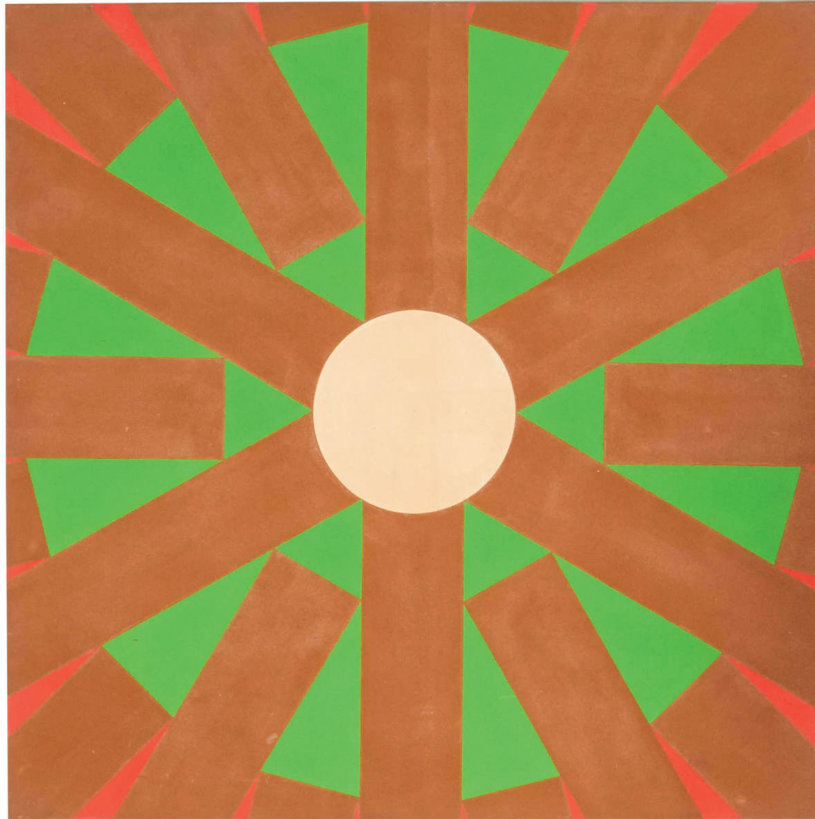

"Square Alterations and Reversals #2" Painting by Richard E. Baringer

DIMENSIONS

H 48 in. x W 48 in. x D 1 in.

H 121.92 cm x W 121.92 cm x D 2.54 cm

CONDITION

Excellent

DATE

1964