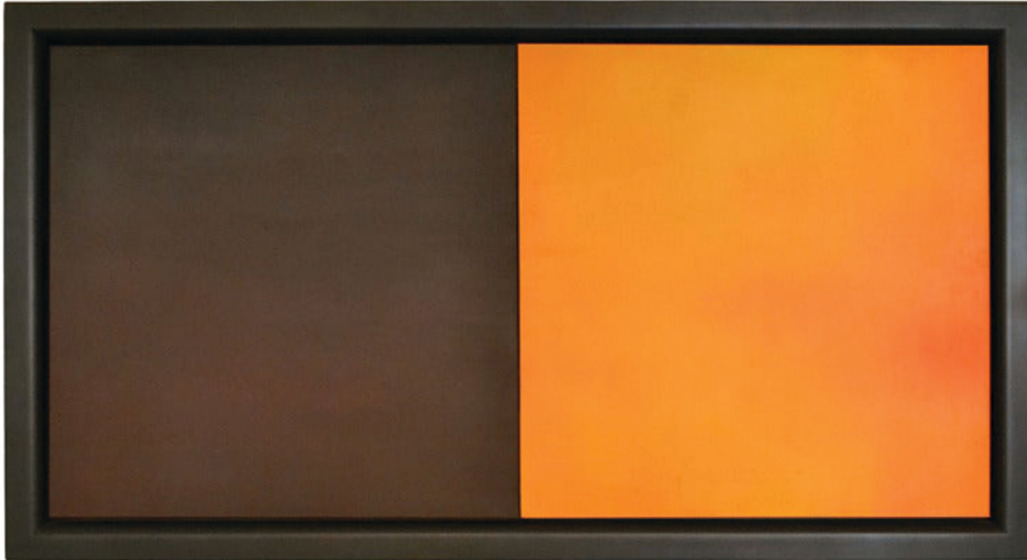

## Monochromatic Diptych by Elen Feinberg

### DIMENSIONS

H 31 in. x W 57 in. x D 3 in.

H 78.74 cm x W 144.78 cm x D 7.62 cm