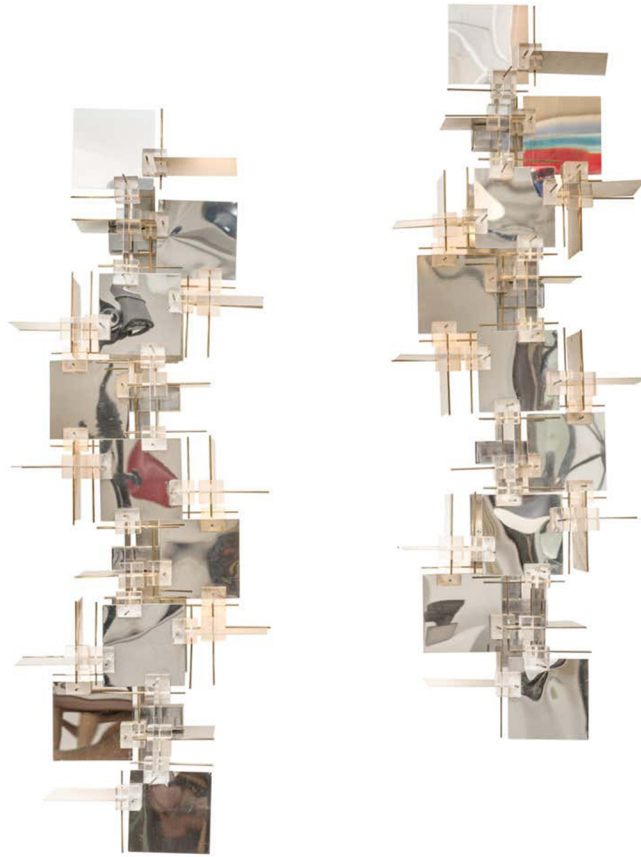

Gaetano Sciolari Chrome Panel and Lucite Cube Geometric Sconces, Italy, 1960s

**Dimensions**

H 41.5in x W 14in x D 10in

**Material**

Brass, Chrome, Lucite

**Condition**

Good

**Date**

1960s

**Price**

\$48,000per set

**LOST CITY ARTS**

200 Lexington Avenue New York NY  
info@lostcityarts.com 212-375-0500