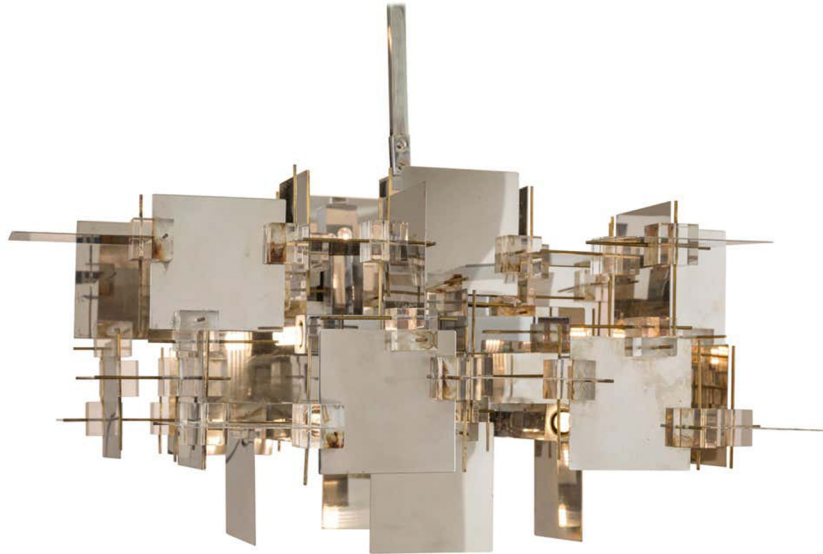

Gaetano Sciolari Chrome Panel and Lucite Cube Geometric Chandelier, Italy, 1960s

Dimensions

H 41 in. x W 28 in. x D 28 in.

Material

Brass, Chrome, Lucite

Condition

Good

Date