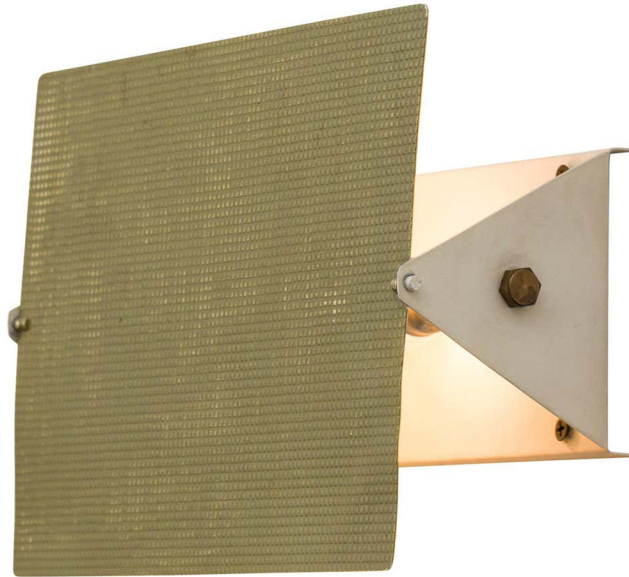

Pivoting Sconce in the Manner of Charlotte Perriand, France, 1960s

Dimensions

H 7.25 in. W 11 in. D 3.75 in.

Material

Painted Steel

Condition

Good

Date