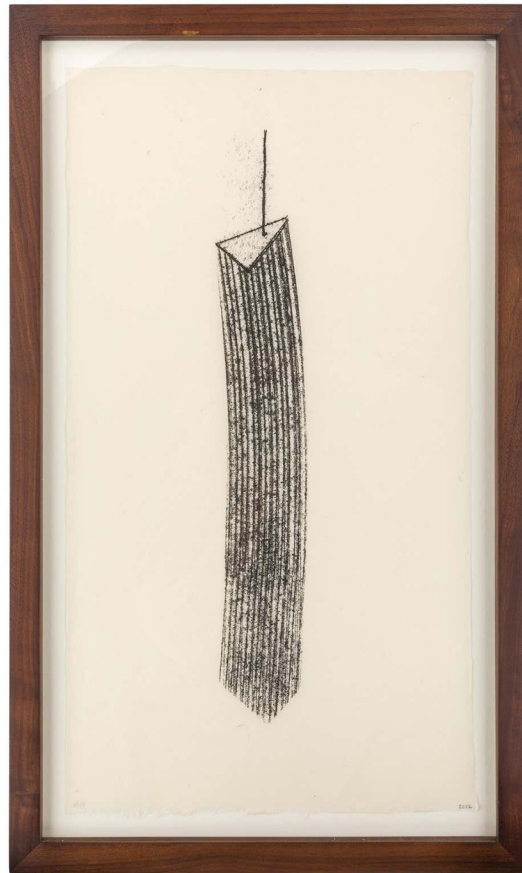

## Harry Bertoia Framed Monotype on Rice Paper

### Dimensions

H 27.5 in. W 16.50 in. D 1 in.

### Material

Rice Paper