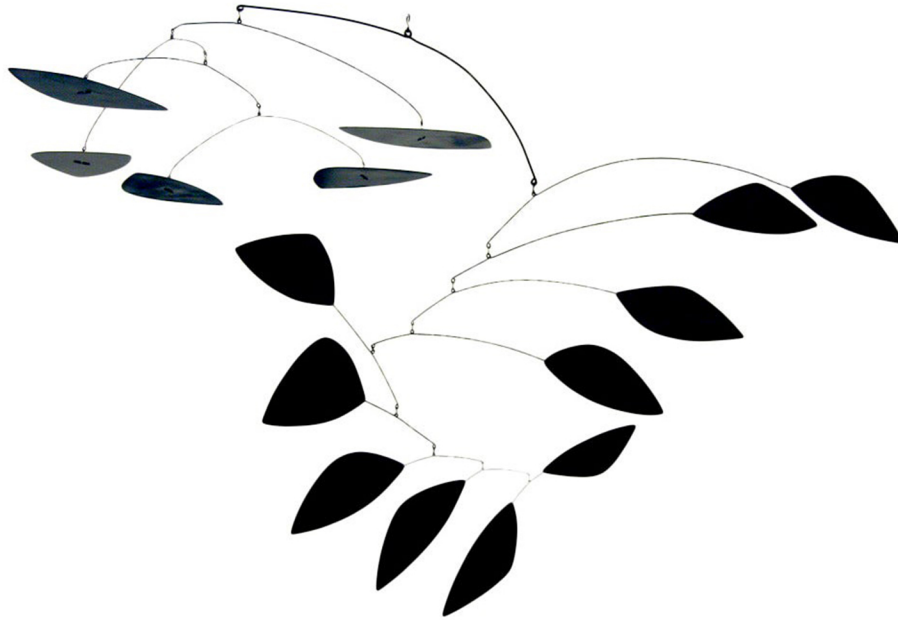

Black Mobile Sculpture by Manuel Marin, Spain 1980s

Dimensions

H 72 in. W 108 in. D 72 in.

Material

Metal

Condition

Good

Date