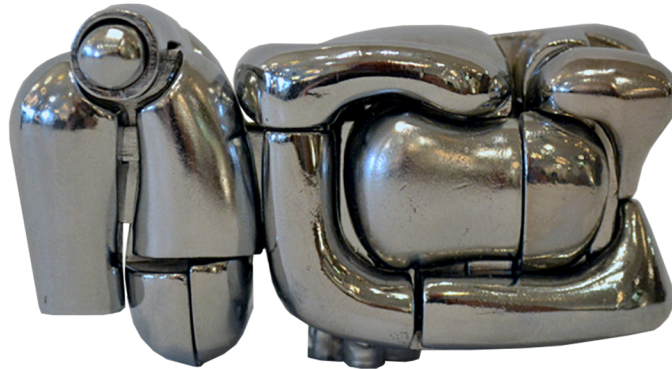

## Miguel Berrocal "Mini Maria" Puzzle Sculpture

### Dimensions

H 1.34 in. x W 3.25 in. x D 1.5 in.

### Material

Precious Stone