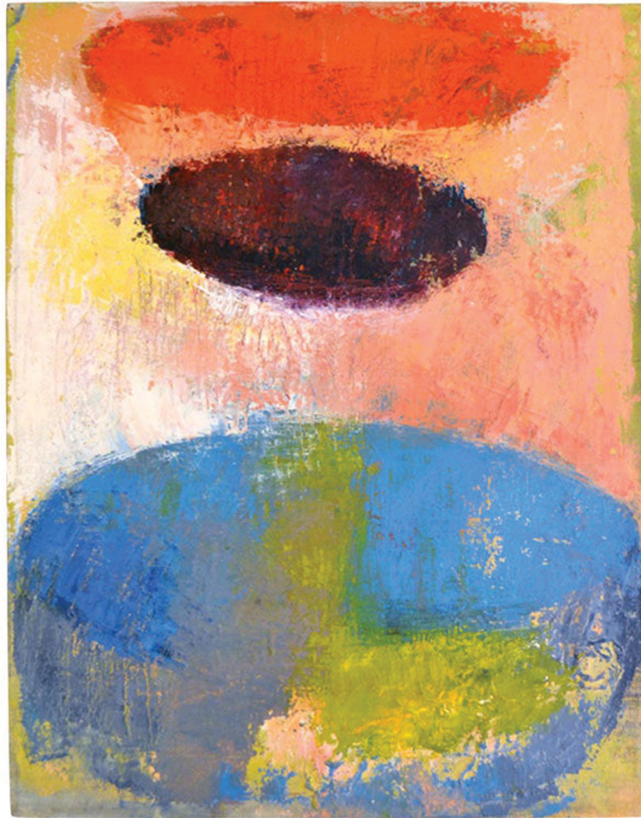

## Colorful and Playful Abstract by Dana Hatchett

### DIMENSIONS

H 20.25 in. x W 16 in. x D 1 in.

H 51.44 cm x W 40.64 cm x D 2.54 cm

### MATERIAL

Oil on canvas