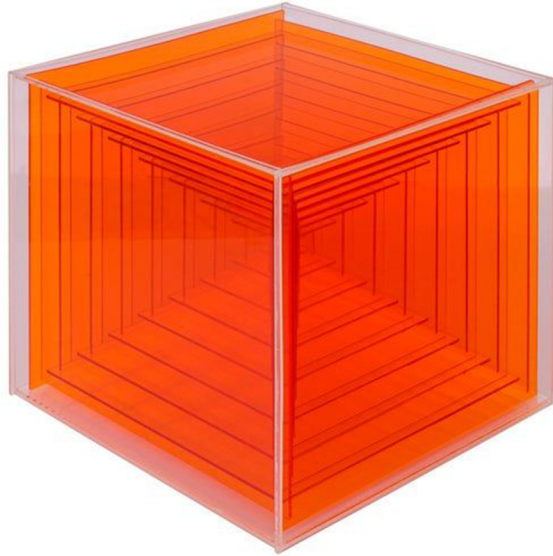

Leroy Lamis Sculpture "Construction #224"

Dimensions

H 12.5 in. x W 12.75 in. x D 13 in.

Material

Acrylic

Origin and Date

USA, 1973

Price