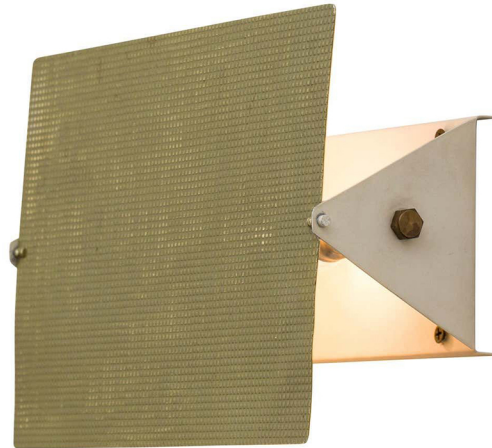

Sconce in the Manner of Charlotte Perriand

Dimensions

H 7.25 in. W 11 in. D 3.75 in.

Material

Patinated Steel

Origin and Date

France, 1960s

Price